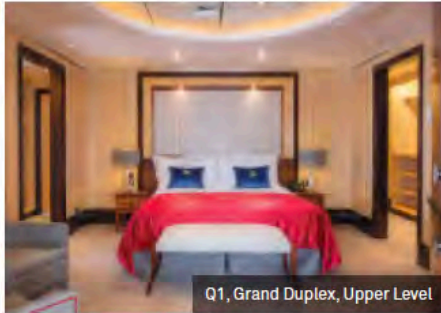

QUEEN MARY 2

stateroom layouts and categories.

Queens Grill Duplexes.

Q1, Grand Duplex, Upper Level

Q1, Grand Duplex, Lower Level

Grand Duplex

Q1
Upper Level – bedroom,
2 master bathrooms
Lower Level – guest
bathroom, living/dining
areas, balcony (approx
2,249 sq. ft.)

Queens Suite

QUEEN MARY 2

Princess Grill Suites.

Princess Suite

Princess Suite

P1, P2
2 beds, bath with shower, living area, balcony (approx 381 sq. ft.)

Princess Suite

Britannia Staterooms.