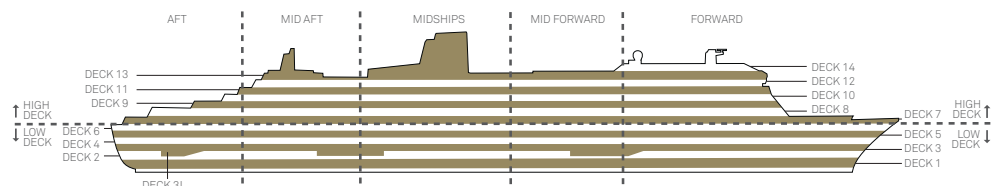

IA

Midships High Deck 10

IB

Midships High Decks 11,12

IC

Low Decks 5,6

IE

Forward High Decks 9,10

IF

Aft Low Decks 5,6

Forward High Decks 11,13

IF

Key to symbols

- L Lift
- ↔ Connecting staterooms
- + 3rd berth is a single sofa bed
- 3rd & 4th berth is a double sofa bed
- 3rd & 4th berths are two upper beds
- * Staterooms have views obstructed by lifeboats
- ▲ Wheelchair accessible (stateroom sizes vary)
- ◆ Single level Q2 Suite
- ◆ Royal Suites do not have a balcony