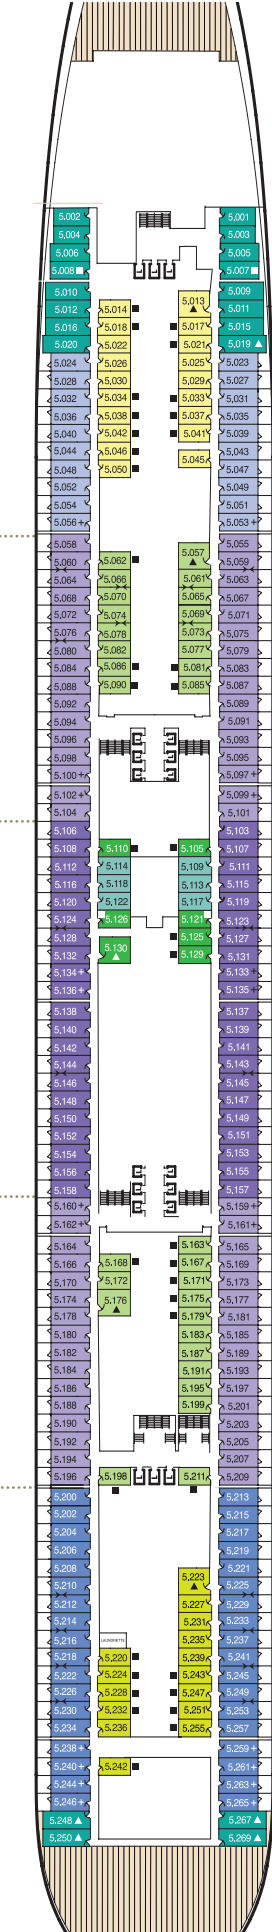

QUEEN MARY 2

Forward

Mid Forward

Midships

Mid Aft

Aft

View Queen Mary 2 stateroom accommodation online at cunard.com/qm2staterooms and virtual tours at cunard.com/qm2tours