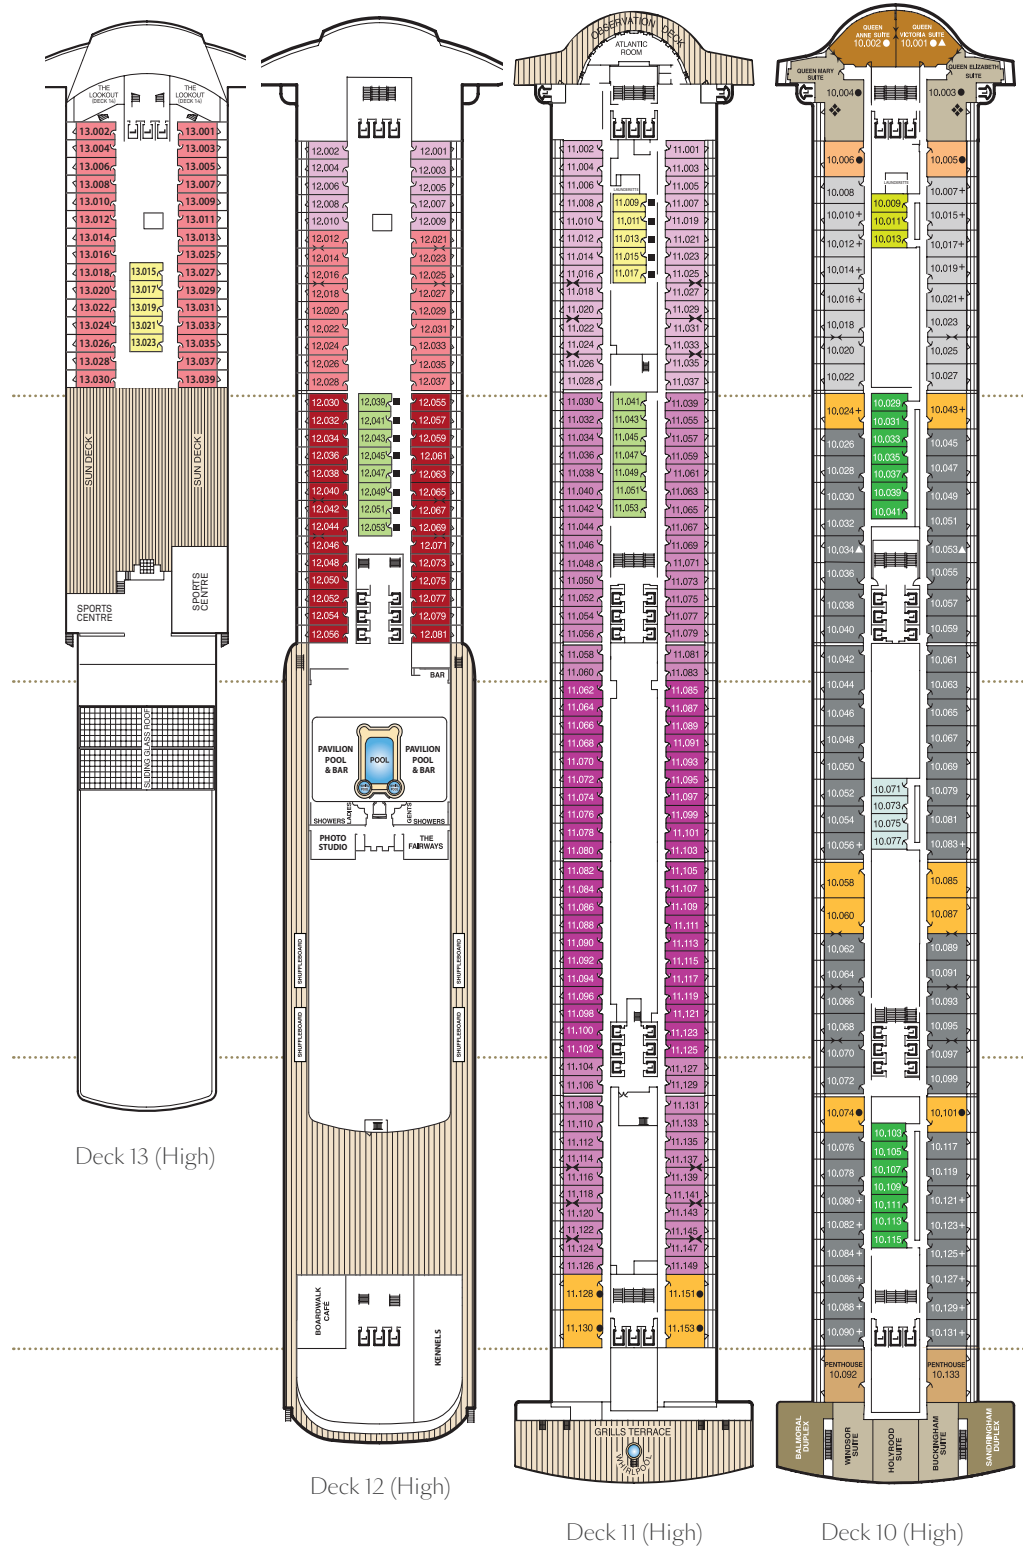

IA

Midships High Deck 10

IB

Midships High Decks 11,12

IC

Low Decks 5,6

IE

Forward High Decks 9,10

IF

Aft Low Decks 5,6

Forward High Decks 11,13

IF

Key to symbols

- L Lift
- ↔ Connecting staterooms
- + 3rd berth is a single sofa bed
- 3rd & 4th berth is a double sofa bed
- 3rd & 4th berths are two upper beds
- * Staterooms have views obstructed by lifeboats
- ▲ Wheelchair accessible (stateroom sizes vary)
- ◆ Single level Q2 Suite
- ◆ Royal Suites do not have a balcony