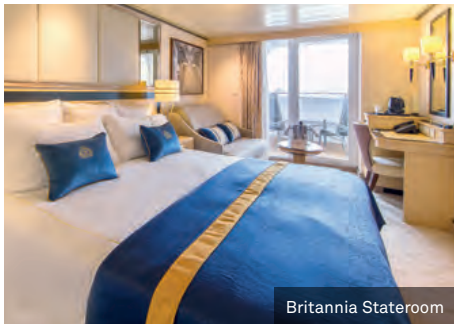

Britannia Club Stateroom

Balcony (sheltered)

BU, BV, BY, BZ
2 beds, shower, living area, and balcony (approx 269 sq. ft.)