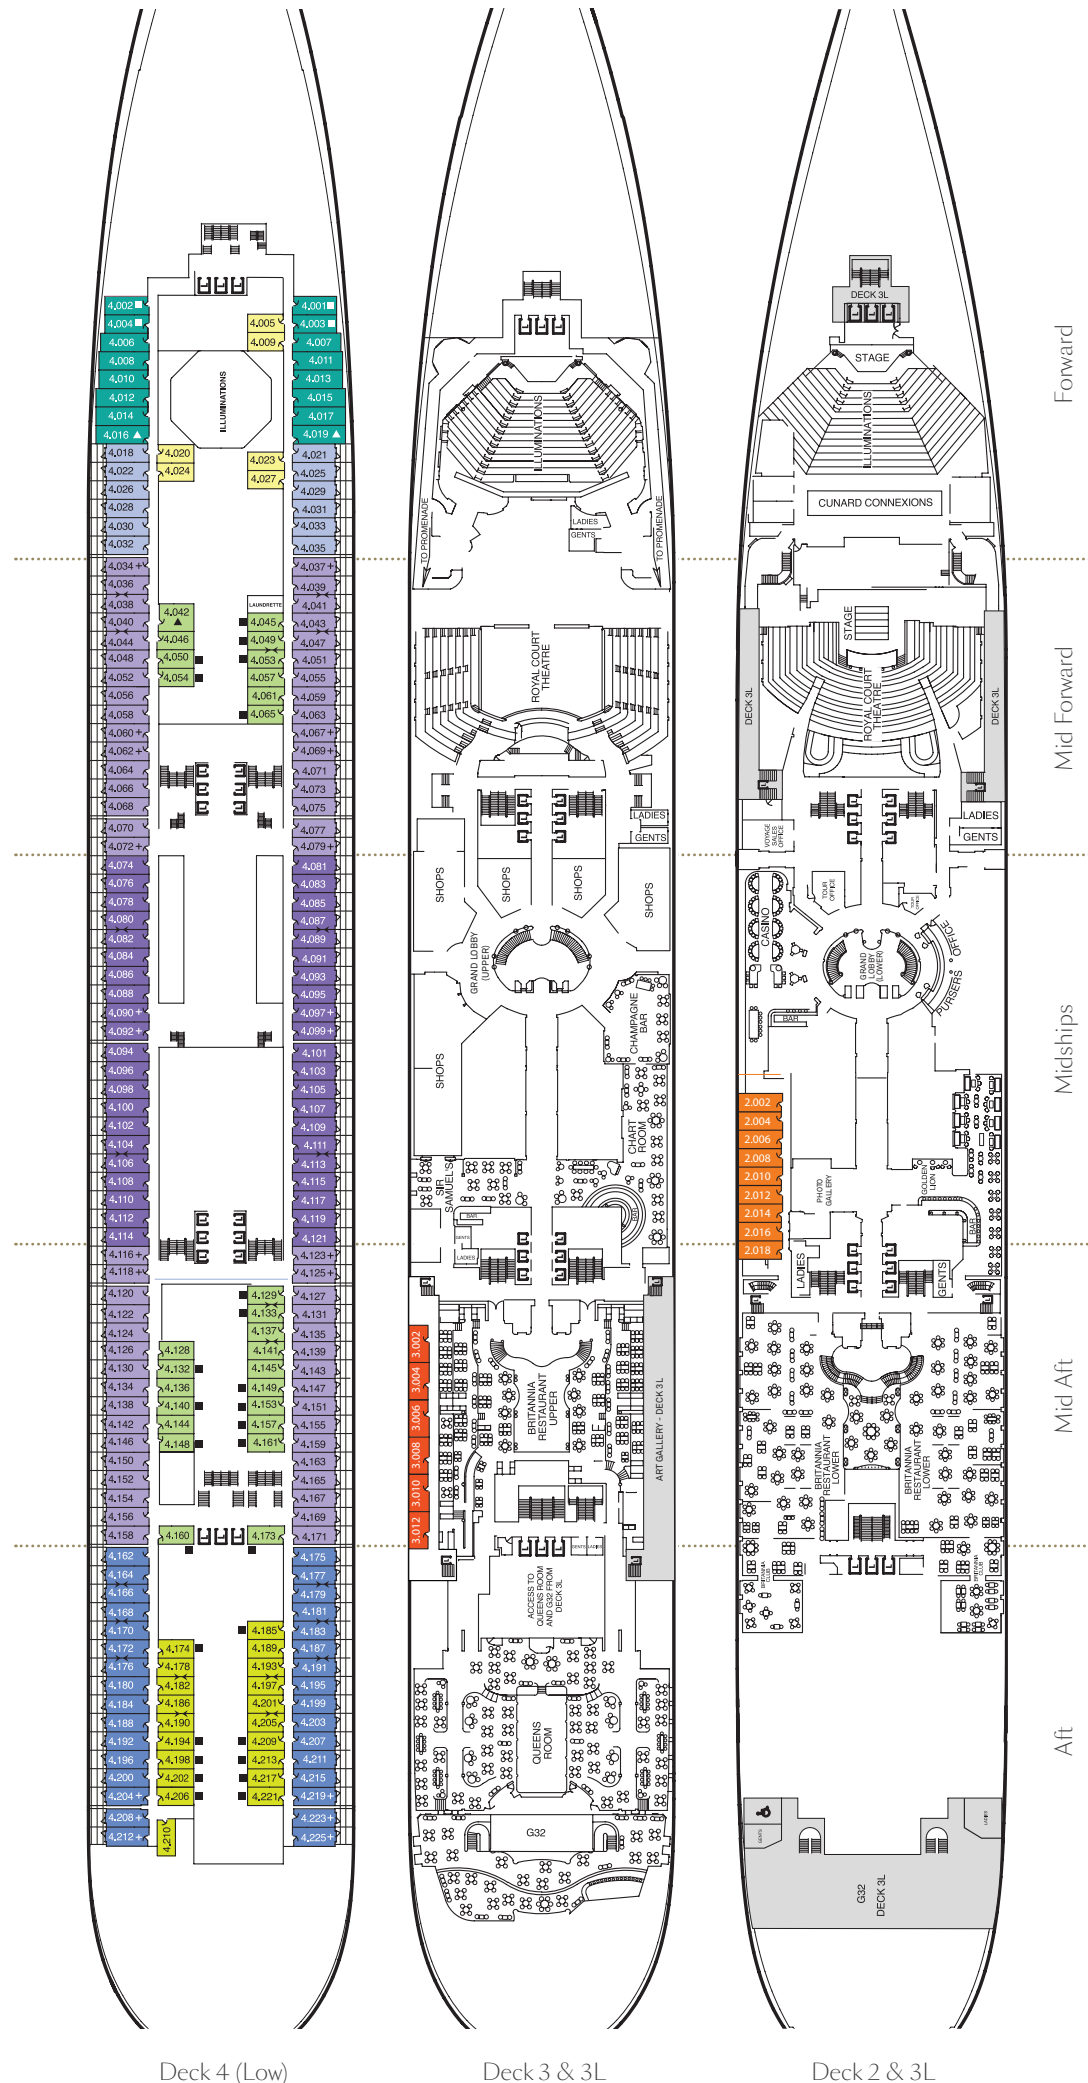

Single Oceanview

Midships	Low Deck 2
Midships	Low Deck 3

Key to symbols

- L Lift
- ↔ Connecting staterooms
- 3rd berth is a single sofa bed
- 3rd & 4th berth is a double sofa bed
- 3rd & 4th berths are two upper beds
- * Staterooms have views obstructed by lifeboats
- ▲ Wheelchair accessible (stateroom sizes vary)

Ship facts

Entered Service:	2004
Refit:	May/June 2016
Country of Registry:	Bermuda
Speed:	28 knots
Guest Capacity:	2,691
No of Crew:	1,292
Length:	1,132 feet
Width:	131 feet
Draft:	34 feet

View Queen Mary 2 stateroom accommodation online at cunard.com/qm2staterooms and virtual tours at cunard.com/qm2tours