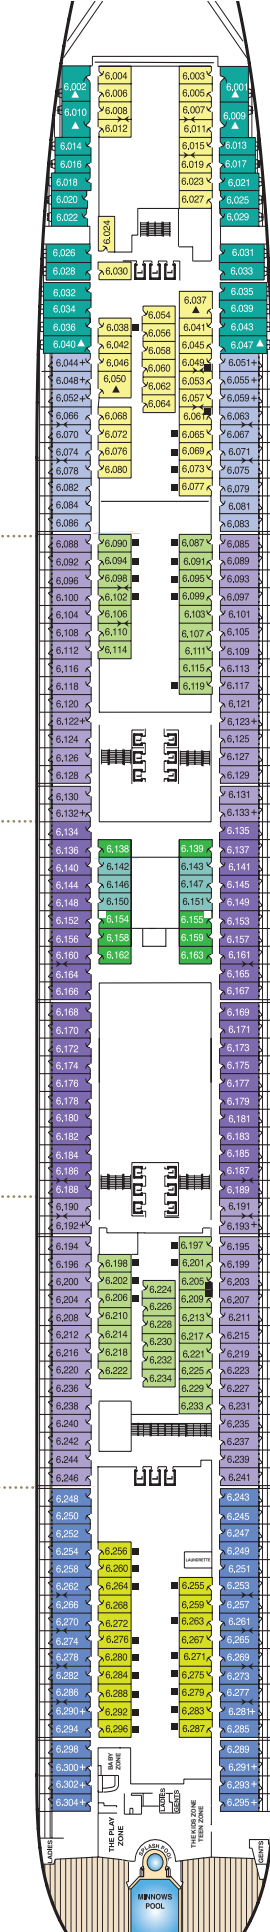

QUEEN MARY 2

Forward

Mid Forward

Midships

Mid Aft

Aft

View Queen Mary 2 stateroom accommodation online at cunard.com/qm2staterooms and virtual tours at cunard.com/qm2tours