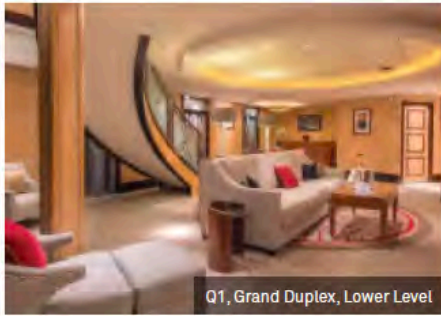

QUEEN MARY 2

stateroom layouts and categories.

Queens Grill Duplexes.

Q1, Grand Duplex, Upper Level

Q1, Grand Duplex, Lower Level

Grand Duplex

Q1
Upper Level – bedroom,
2 master bathrooms
Lower Level – guest
bathroom, living/dining
areas, balcony (approx
2,249 sq. ft.)