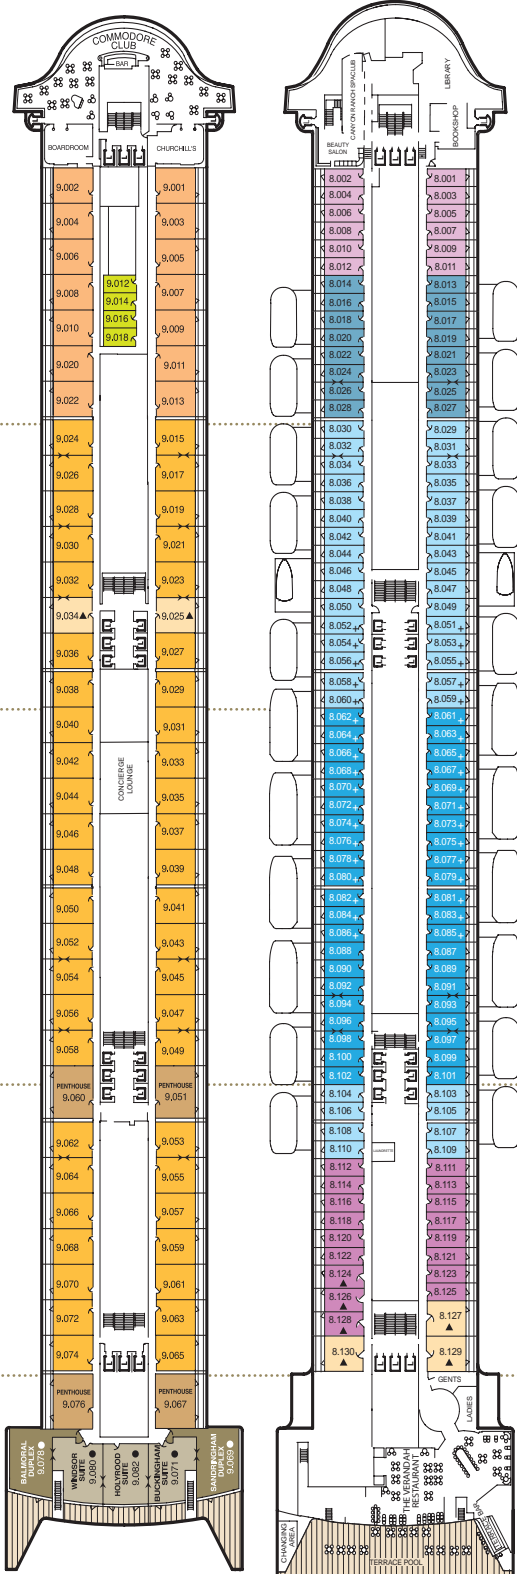

QUEEN MARY 2

Forward

Mid Forward

Midships

Mid Aft

Aft

View Queen Mary 2 stateroom accommodation online at cunard.com/qm2staterooms and virtual tours at cunard.com/qm2tours