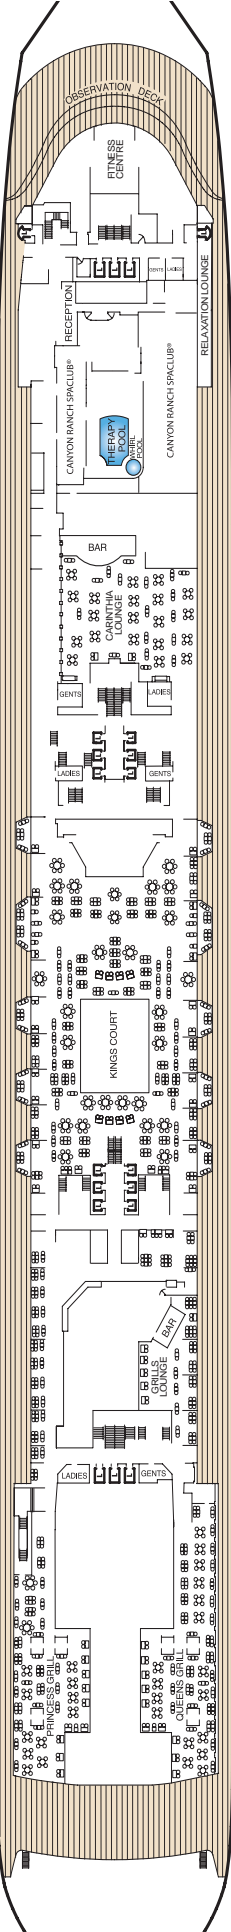

QUEEN MARY 2

Forward

Mid Forward

Midships

Mid Aft

Aft

View Queen Mary 2 stateroom accommodation online at cunard.com/qm2staterooms and virtual tours at cunard.com/qm2tours